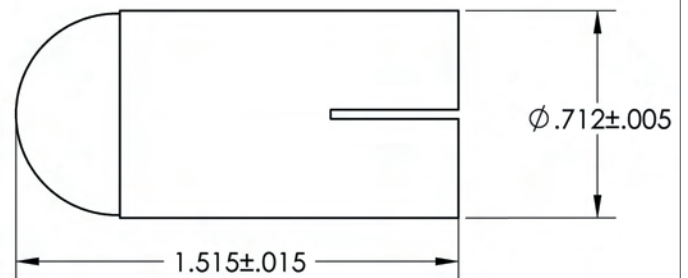

Model # 1222 Specifications:

Description:..... Cartridge, Less-Lethal
Type:..... Single Projectile
Cartridge Material:..... Plastic
Projectile Material:..... Tri-Butyl Rubber
Projectile Weight:..... 25 Grams
Overall Height:..... 2.75"
Overall Weight:..... 39 Grams
Compatibility:..... Unchoked, 12 ga. Shotguns
Velocity:..... 375 fps.
Kinetic Energy:..... 120.45 ftlbs., 163.30 Joules